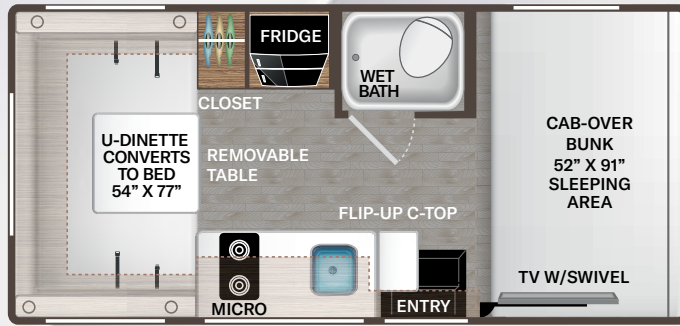

Use your phone's camera to find out more information. Just scan the code!

P.O. Box 1486, Elkhart, IN 46515
Sales Department: 800.860.5658

CHATEAU®

Floor Plans

Interiors

OPTIONAL MALIBU COLLECTION

Exteriors

STANDARD GRAPHICS