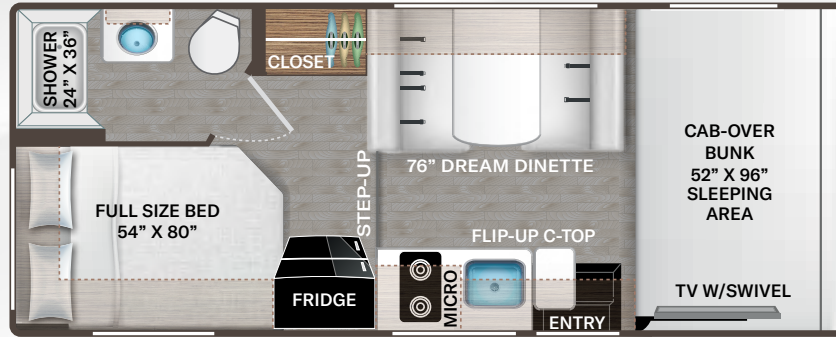

Use your phone's camera to find out more information. Just scan the code!

P.O. Box 1486, Elkhart, IN 46515
Sales Department: 800.860.5658

CHATEAU®

Floor Plans

Interiors

OPTIONAL MALIBU COLLECTION

Exteriors

STANDARD GRAPHICS