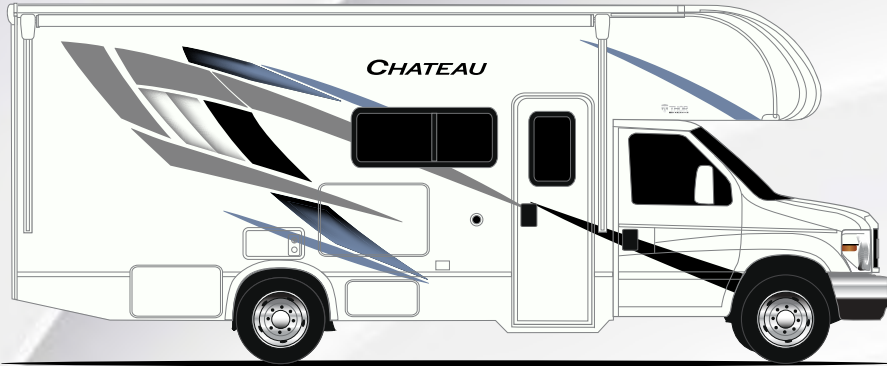

Exteriors

STANDARD GRAPHICS