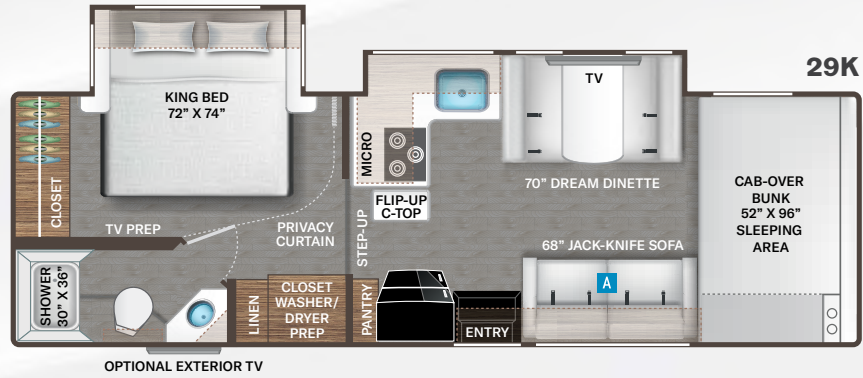

Floor Plans