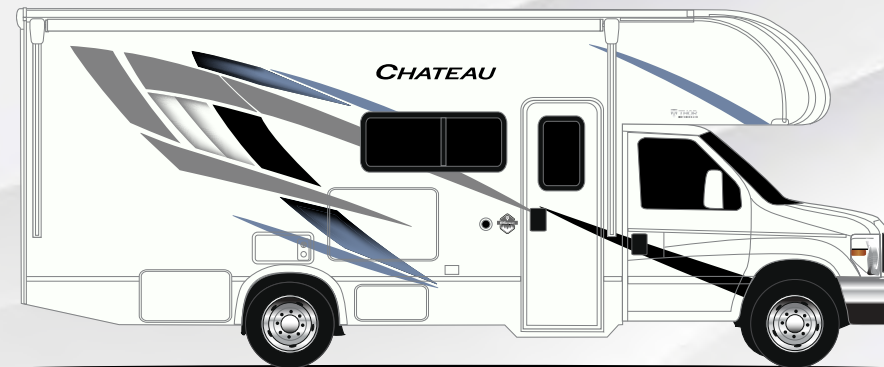

Use your phone's camera to find out more information. Just scan the code!

P.O. Box 1486, Elkhart, IN 46515
Sales Department: 800.860.5658

CHATEAU®

Floor Plans

Interiors

OPTIONAL MALIBU COLLECTION

Exteriors

STANDARD GRAPHICS