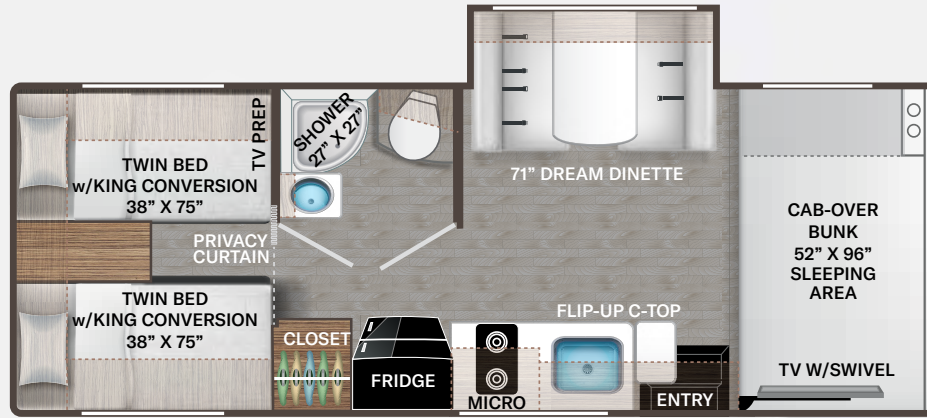

Use your phone's camera to find out more information. Just scan the code!

P.O. Box 1486, Elkhart, IN 46515
Sales Department: 800.860.5658

CHATEAU®

Floor Plans

Interiors

OPTIONAL MALIBU COLLECTION

Exteriors

STANDARD GRAPHICS