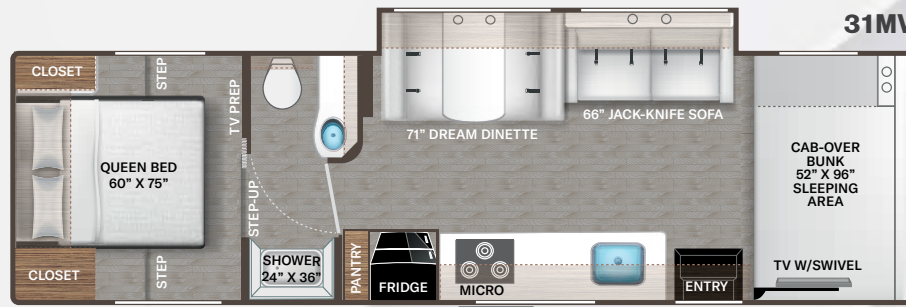

OPTIONAL EXTERIOR KITCHEN

OPTIONAL EXTERIOR TV