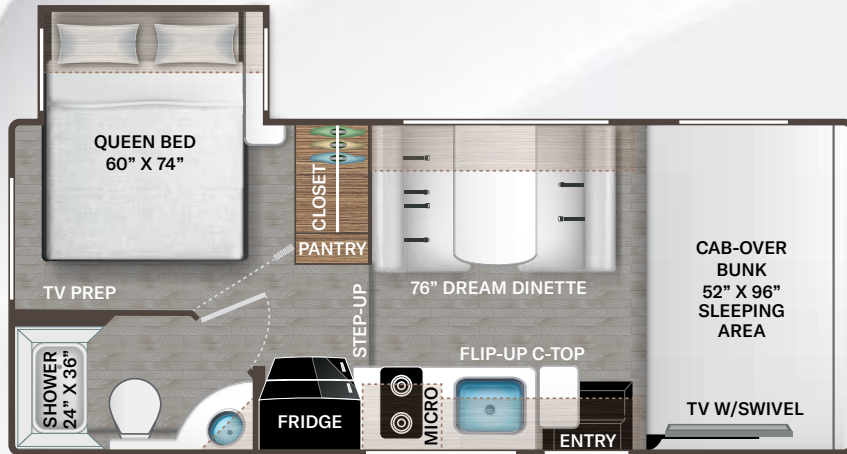

Use your phone's camera to find out more information. Just scan the code!

P.O. Box 1486, Elkhart, IN 46515
Sales Department: 800.860.5658

CHATEAU®

Floor Plans

Interiors

OPTIONAL MALIBU COLLECTION

Exteriors

STANDARD GRAPHICS